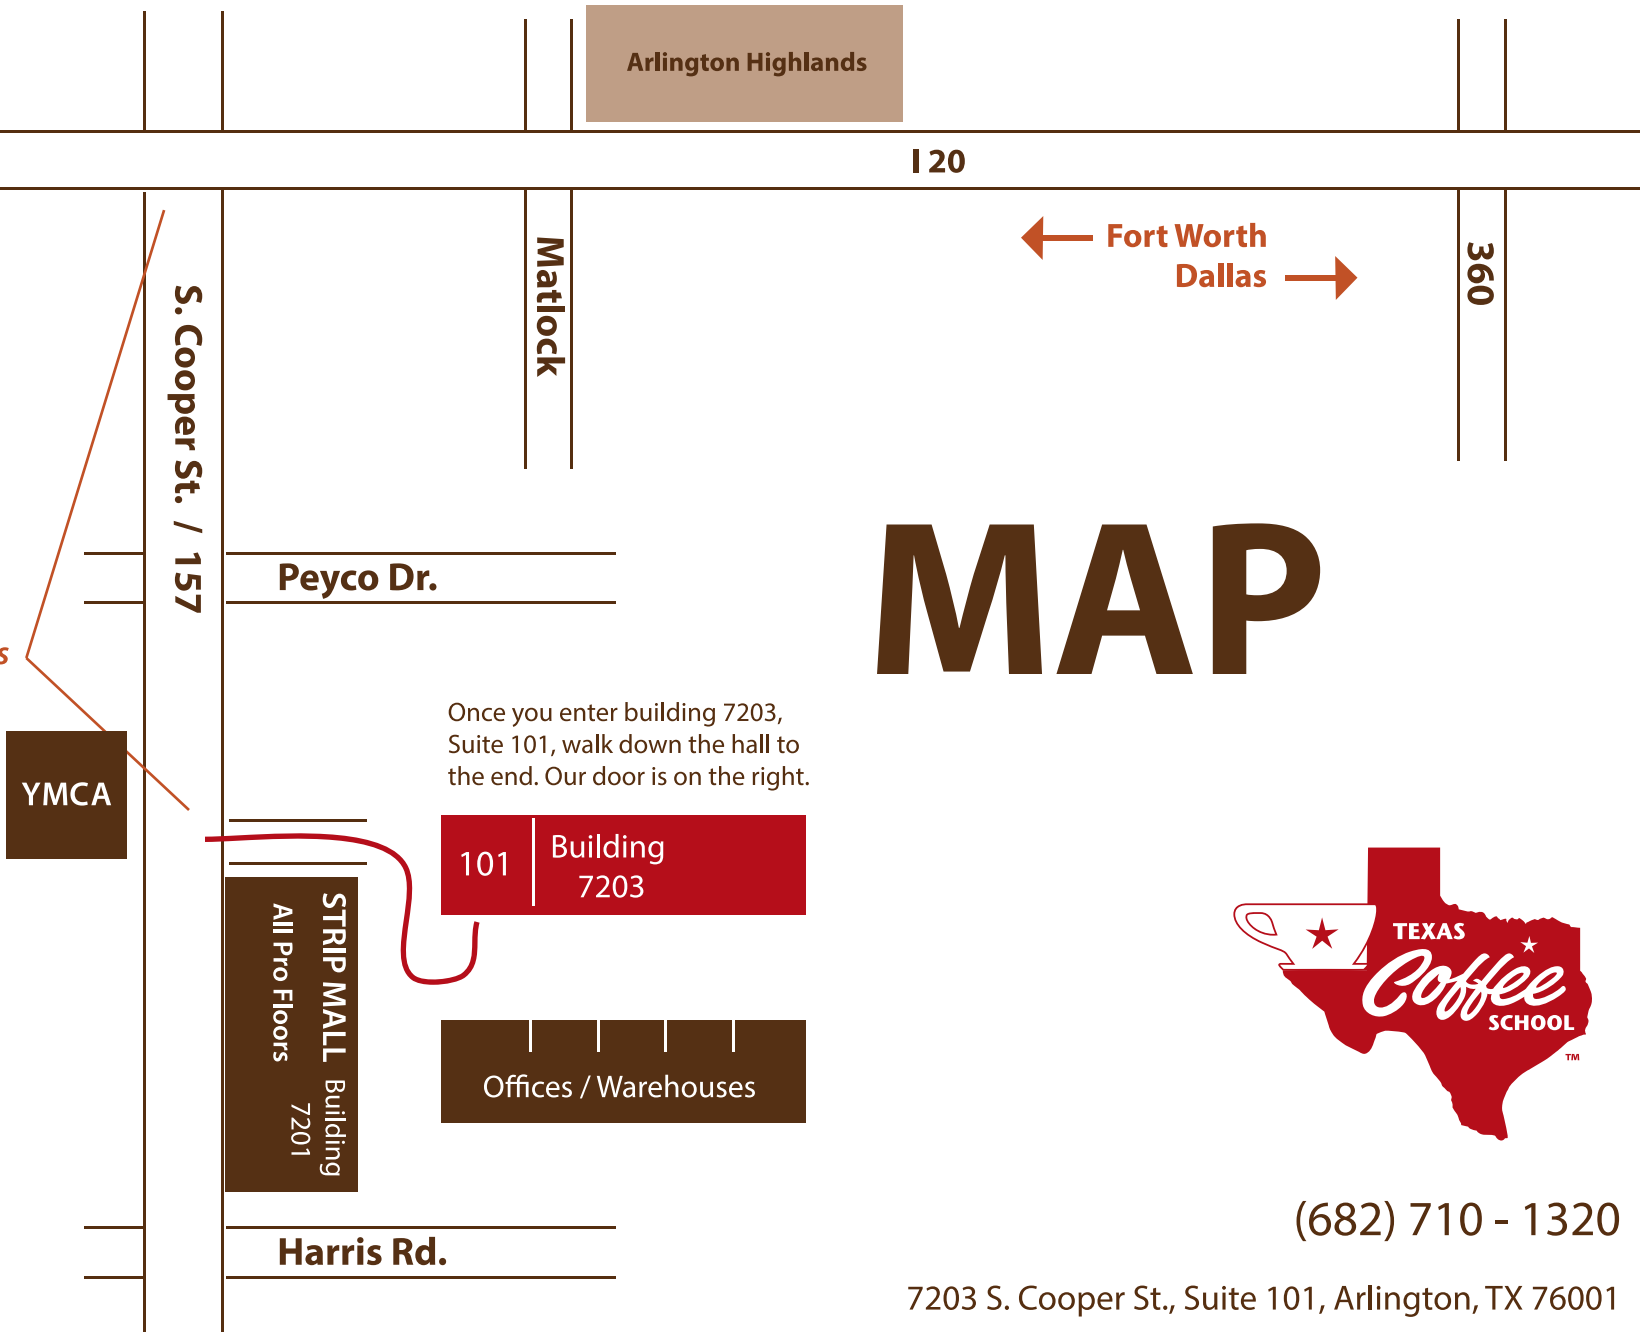

Not to scale

Approx 3.5 miles

# MAP

(682) 710 - 1320

7203 S. Cooper St., Suite 101, Arlington, TX 76001

**DFW AREA TRAINING CENTER**