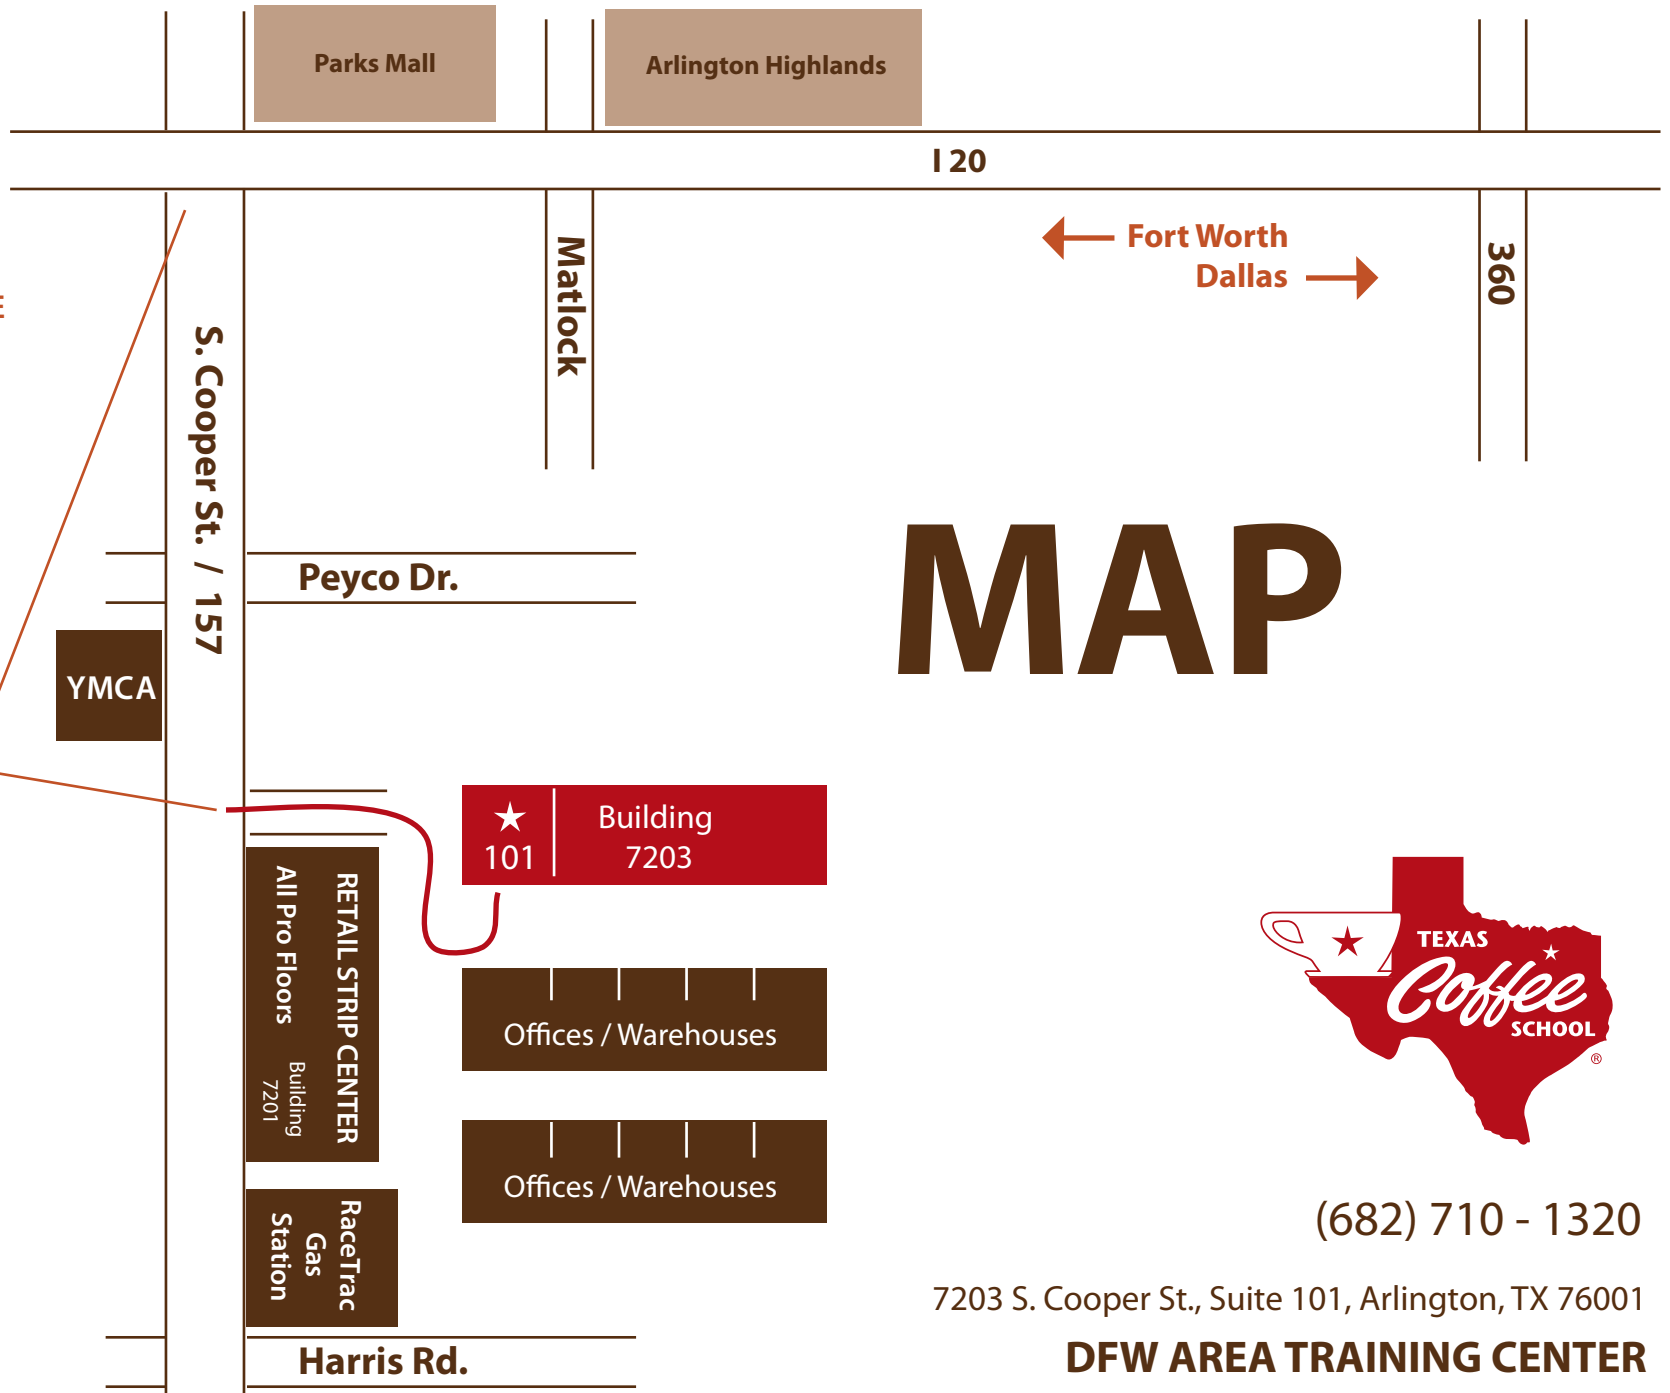

Not to scale

Approx 3.5 miles

MAP

(682) 710 - 1320

7203 S. Cooper St., Suite 101, Arlington, TX 76001

DFW AREA TRAINING CENTER